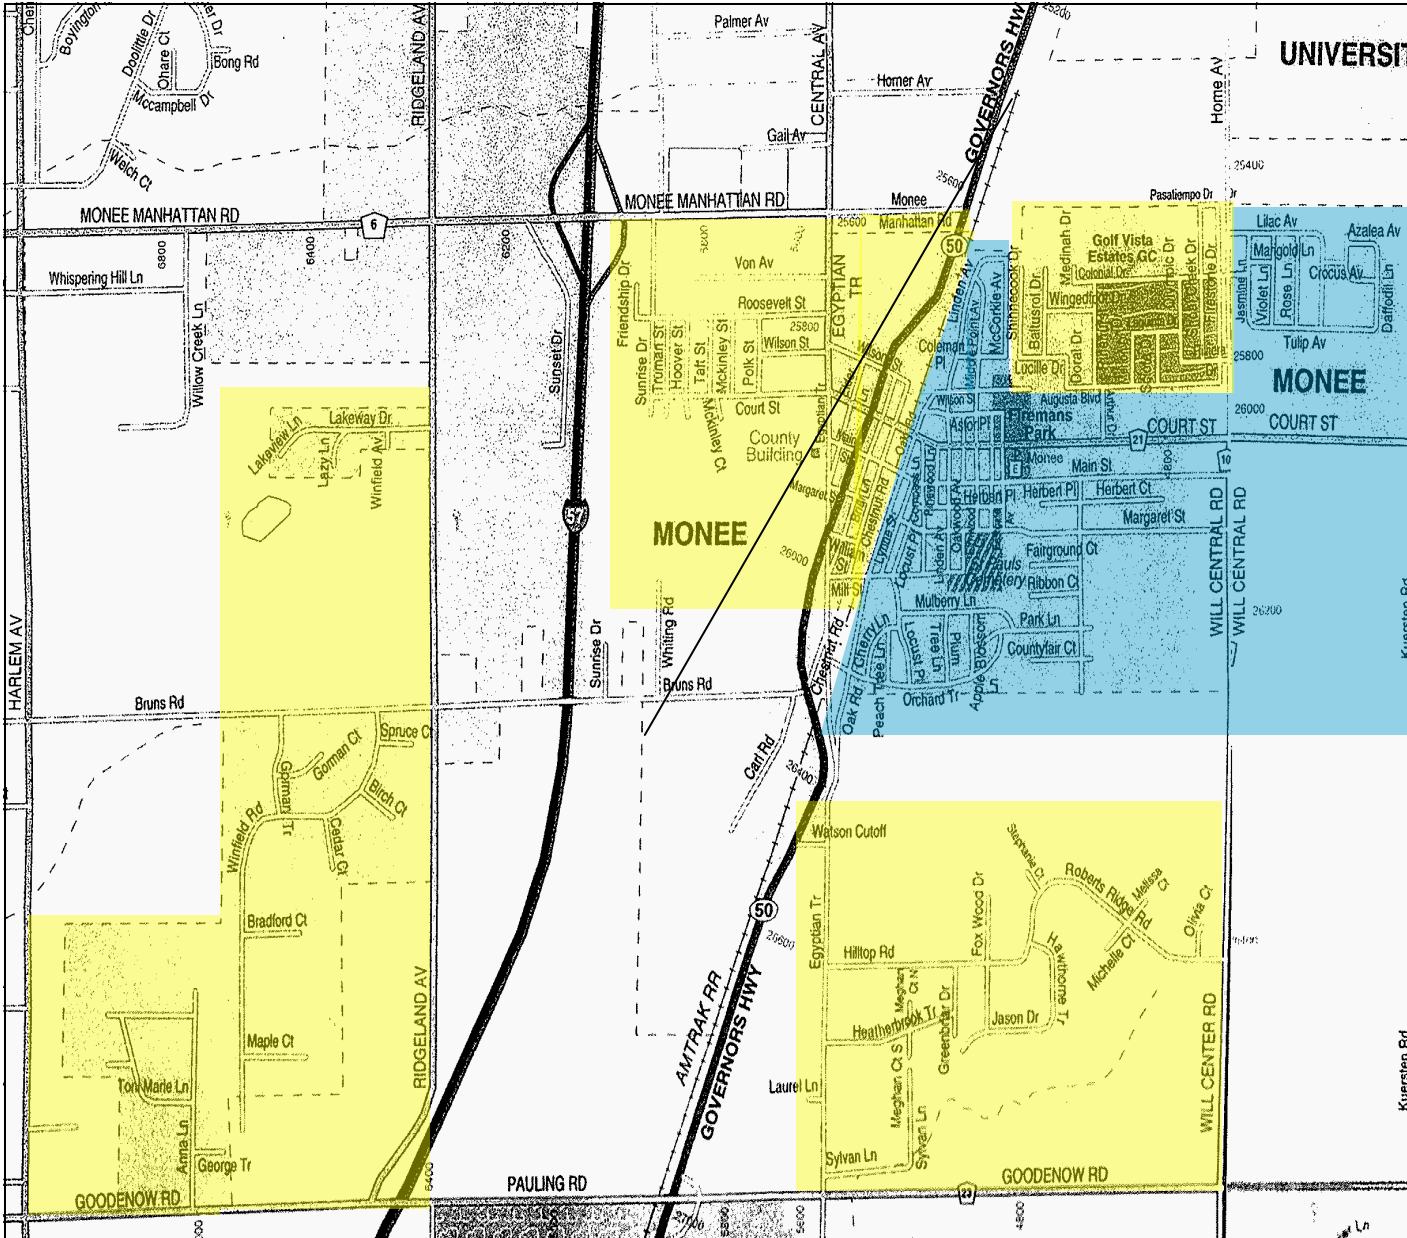

# Village of Monee 2012 Recycle Schedule

Recycle carts will be picked up **EVERY OTHER WEEK** on Fridays. Your pickup days are marked for you on the calendar.

- If you live on the **WEST side of the railroad tracks** (see map), OR in **GOLF VISTA ESTATES or HEATHERBROOK ESTATES** your pickup days are marked for you in **YELLOW**.
- If you live on the **EAST side of the railroad tracks** (see map), your pickup days are marked for you in **BLUE**.

## 2012 RECYCLE SCHEDULE

Recycle pickup days are marked for you on the calendar. Please follow this every other week schedule according to the map on the other side.

January						
S	M	T	W	T	F	S
1	2	3	4	5	6	7
8	9	10	11	12	13	14
15	16	17	18	19	20	21
22	23	24	25	26	27	28
29	30	31				

August						
S	M	T	W	T	F	S
			1	2	3	4
5	6	7	8	9	10	11
12	13	14	15	16	17	18
19	20	21	22	23	24	25
26	27	28	29	30	31	

September						
S	M	T	W	T	F	S
						1
2	3	4	5	6	7	8
9	10	11	12	13	14	15
16	17	18	19	20	21	22
23	24	25	26	27	28	29
30						

December						
S	M	T	W	T	F	S
						1
2	3	4	5	6	7	8
9	10	11	12	13	14	15
16	17	18	19	20	21	22
23	24	25	26	27	28	29
30	31					

\*Pickups that fall on a Saturday are due to a holiday delay in service.